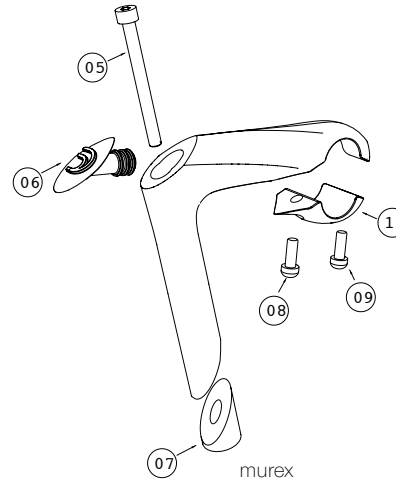

Superleggero + RS  
35  
Superzero  
Zero2  
Zero100 performance  
Zero100 team

Zero1  
Zero  
Pista

## STEM SPARE PARTS

Stem	Screw Material	Screw Finish	01	02	03	04	05	06	07	08	09	10
<b>Superleggero</b>	titanium	Black titanium	<b>M5X16TIT3B</b> M5 X 16mm w/convex washer	<b>M5X16TIT2B</b> M5 X 16mm w/ flat washer	<b>FCASLN</b> 2-piece faceplate	-	-	-	-	-	-	-
<b>Superleggero RS</b>	titanium	Black titanium	<b>M5X16TIT</b> M5 X 16mm w/convex washer	<b>M5X16TIT</b> M5 X 16mm w/convex washer	<b>FCASLRS</b> 2-piece faceplate	-	-	-	-	-	-	-
<b>35</b>	titanium	Black titanium	<b>M5X16TIT4B</b> M5 X 16mm w/flat washer	<b>M5X16TIT4B</b> M5 X 16mm w/ flat washer	<b>FC35B2N</b> 2-piece faceplate	-	-	-	-	-	-	-
<b>Superzero</b>	CroMo	Zinc Black	<b>M5X16ZB</b> M5 X 16mm w/flat washer	<b>M5X16ZB</b> M5 X 16mm w/flat washer	<b>FCSZN</b> 2-piece faceplate (Team finish)	-	-	-	-	-	-	-
<b>Zero100 Zero100 team</b>	CroMo	Zinc Black	<b>M5X16ZB100</b> M5 X 16mm w/flat washer	<b>M5X16ZB100</b> M5 X 16mm w/flat washer	<b>FC100N</b> 2-piece faceplate	-	-	-	-	-	-	-
<b>Zero2</b>	CroMo	Zinc Black	<b>M5X18ZB</b> M5 X 18mm w/flat washer	<b>M5X18ZB</b> M5 X 18mm w/flat washer	-	<b>FCZ2N1</b> 2-piece faceplate (Team finish)	-	-	-	-	-	-
<b>Zero1</b>	CroMo	Zinc Black	<b>M5X18ZB</b> M5 X 18mm w/flat washer	<b>M5X18ZB</b> M5 X 18mm w/flat washer	-	<b>FCZ1N</b> 1-piece faceplate	-	-	-	-	-	-
<b>Zero</b>	CroMo	Zinc Black	<b>M5X16ZE</b> M5x16mm w/ spring washer	<b>M5X16ZE</b> M5x16mm w/flat washer	-	<b>FCZN</b> 1-piece faceplate	-	-	-	-	-	-
<b>Pista</b>	CroMo	Chrome plated	<b>M5X16CRMO</b> M5 X 16mm w/flat washer	<b>M5X16CRMO</b> M5 X 16mm w/flat washer	-	<b>FCPISTA</b> 1-piece faceplate	-	-	-	-	-	-
<b>Murex</b>	CroMo	Chrome plated	-	-	-	-	<b>VMUREX</b> M8 X 135mm w/washer	<b>CAPMUREX</b> Murex rubber cap	<b>WEDGEMUREX</b> Expander	<b>M8X22CRMO</b> M8 X 22mm	<b>M8X18CRMO</b> M8 X 18mm	<b>FCMX</b> 1-piece faceplate