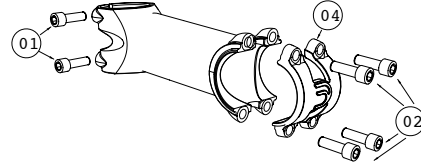

Superleggero + RS  
35  
Superzero  
Zero2  
Zero100 performance  
Zero100 team

Zero1  
Zero  
Pista

## STEM SPARE PARTS

Stem	Screw Material	Screw Finish	01	02	03	04	05	06	07	08	09	10
<b>Superleggero</b>	titanium	Black titanium	<b>M5X16TIT3B</b> M5 X 16mm w/convex washer	<b>M5X16TIT2B</b> M5 X 16mm w/ flat washer	<b>FCASLN</b> 2-piece faceplate	-	-	-	-	-	-	-
<b>Superleggero RS</b>	titanium	Black titanium	<b>M5X16TIT</b> M5 X 16mm w/convex washer	<b>M5X16TIT</b> M5 X 16mm w/convex washer	<b>FCASLRS</b> 2-piece faceplate	-	-	-	-	-	-	-
<b>35</b>	titanium	Black titanium	<b>M5X16TIT4B</b> M5 X 16mm w/flat washer	<b>M5X16TIT4B</b> M5 X 16mm w/ flat washer	<b>FC35B2N</b> 2-piece faceplate	-	-	-	-	-	-	-
<b>Superzero</b>	CroMo	Zinc Black	<b>M5X16ZB</b> M5 X 16mm w/flat washer	<b>M5X16ZB</b> M5 X 16mm w/flat washer	<b>FCSZN</b> 2-piece faceplate (Team finish)	-	-	-	-	-	-	-
<b>Zero100 Zero100 team</b>	CroMo	Zinc Black	<b>M5X16ZB100</b> M5 X 16mm w/flat washer	<b>M5X16ZB100</b> M5 X 16mm w/flat washer	<b>FC100N</b> 2-piece faceplate	-	-	-	-	-	-	-
<b>Zero2</b>	CroMo	Zinc Black	<b>M5X18ZB</b> M5 X 18mm w/flat washer	<b>M5X18ZB</b> M5 X 18mm w/flat washer	-	<b>FCZ2N1</b> 2-piece faceplate (Team finish)	-	-	-	-	-	-
<b>Zero1</b>	CroMo	Zinc Black	<b>M5X18ZB</b> M5 X 18mm w/flat washer	<b>M5X18ZB</b> M5 X 18mm w/flat washer	-	<b>FCZ1N</b> 1-piece faceplate	-	-	-	-	-	-
<b>Zero</b>	CroMo	Zinc Black	<b>M5X16ZE</b> M5x16mm w/ spring washer	<b>M5X16ZE</b> M5x16mm w/flat washer	-	<b>FCZN</b> 1-piece faceplate	-	-	-	-	-	-
<b>Pista</b>	CroMo	Chrome plated	<b>M5X16CRMO</b> M5 X 16mm w/flat washer	<b>M5X16CRMO</b> M5 X 16mm w/flat washer	-	<b>FCPISTA</b> 1-piece faceplate	-	-	-	-	-	-
<b>Murex</b>	CroMo	Chrome plated	-	-	-	-	<b>VMUREX</b> M8 X 135mm w/washer	<b>CAPMUREX</b> Murex rubber cap	<b>WEDGEMUREX</b> Expander	<b>M8X22CRMO</b> M8 X 22mm	<b>M8X18CRMO</b> M8 X 18mm	<b>FCMX</b> 1-piece faceplate