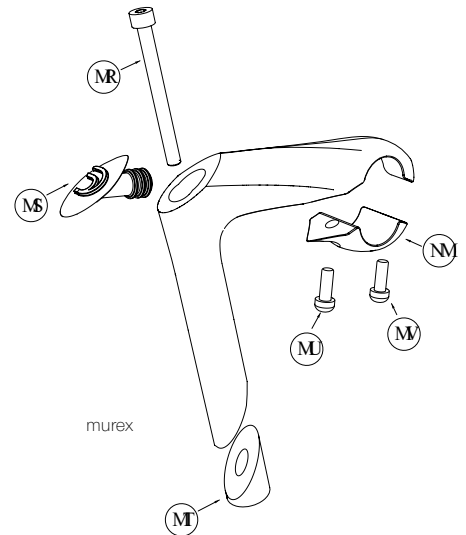

Superleggero + RS
35
Superzero
Zero2
Zero100 performance
Zero100 team

Zero1
Zero
Pista

murex

STEM SPARE PARTS

Stem	Screw Material	Screw Finish	01	02	03	04	05	06	07	08	09	10
Superleggero	titanium	Black titanium	M5X16TIT3B M5 X 16mm w/convex washer	M5X16TIT2B M5 X 16mm w/ flat washer	FCASL 2-piece faceplate	-	-	-	-	-	-	-
Superleggero RS	titanium	Black titanium	M5X16TIT M5 X 16mm w/convex washer	M5X16TIT M5 X 16mm w/convex washer	FCASLRS 2-piece faceplate	-	-	-	-	-	-	-
35	titanium	Black titanium	M5X16TIT4B M5 X 16mm w/flat washer	M5X16TIT4B M5 X 16mm w/ flat washer	FC35B2N 2-piece faceplate	-	-	-	-	-	-	-
Superzero	CroMo	Zinc Black	M5X16ZB M5 X 16mm w/flat washer	M5X16ZB M5 X 16mm w/flat washer	FCSZN 2-piece faceplate (Team finish)	-	-	-	-	-	-	-
Zero100 Zero100 team	CroMo	Zinc Black	M5X16ZB100 M5 X 16mm w/flat washer	M5X16ZB100 M5 X 16mm w/flat washer	FC100N 2-piece faceplate	-	-	-	-	-	-	-
Zero2	CroMo	Zinc Black	M5X18ZB M5 X 18mm w/flat washer	M5X18ZB M5 X 18mm w/flat washer	-	FCZ2N1 2-piece faceplate (Team finish)	-	-	-	-	-	-
Zero1	CroMo	Zinc Black	M5X18ZB M5 X 18mm w/flat washer	M5X18ZB M5 X 18mm w/flat washer	-	FCZ1N 1-piece faceplate	-	-	-	-	-	-
Zero	CroMo	Zinc Black	M5X16ZE M5x16mm w/ spring washer	M5X16ZE M5x16mm w/spring washer	-	FCZN 1-piece faceplate	-	-	-	-	-	-
Pista	CroMo	Chrome plated	M5X16CRMO M5 X 16mm w/flat washer	M5X16CRMO M5 X 16mm w/flat washer	-	FCPISTA 1-piece faceplate	-	-	-	-	-	-
Murex	CroMo	Chrome plated	-	-	-	-	VMUREX M8 X 135mm w/washer	CAPMUREX Murex rubber cap	WEDGEMUREX Expander	M8X22CRMO M8 X 22mm	M8X18CRMO M8 X 18mm	FCMX 1-piece faceplate