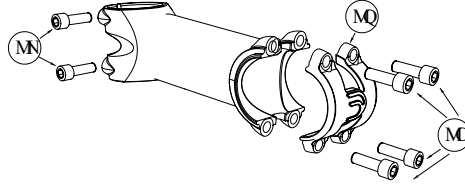

Superleggero + RS
35
Superzero
Zero2
Zero100 performance
Zero100 team

Zero1
Zero
Pista

murex

STEM SPARE PARTS

Stem	Screw Material	Screw Finish	01	02	03	04	05	06	07	08	09	10
Superleggero	titanium	Black titanium	M5X16TIT3B M5 X 16mm w/convex washer	M5X16TIT2B M5 X 16mm w/ flat washer	FCASL 2-piece faceplate	-	-	-	-	-	-	-
Superleggero RS	titanium	Black titanium	M5X16TIT M5 X 16mm w/convex washer	M5X16TIT M5 X 16mm w/convex washer	FCASLRS 2-piece faceplate	-	-	-	-	-	-	-
35	titanium	Black titanium	M5X16TIT4B M5 X 16mm w/flat washer	M5X16TIT4B M5 X 16mm w/ flat washer	FC35B2N 2-piece faceplate	-	-	-	-	-	-	-
Superzero	CroMo	Zinc Black	M5X16ZB M5 X 16mm w/flat washer	M5X16ZB M5 X 16mm w/flat washer	FCSZN 2-piece faceplate (Team finish)	-	-	-	-	-	-	-
Zero100 Zero100 team	CroMo	Zinc Black	M5X16ZB100 M5 X 16mm w/flat washer	M5X16ZB100 M5 X 16mm w/flat washer	FC100N 2-piece faceplate	-	-	-	-	-	-	-
Zero2	CroMo	Zinc Black	M5X18ZB M5 X 18mm w/flat washer	M5X18ZB M5 X 18mm w/flat washer	-	FCZ2N1 2-piece faceplate (Team finish)	-	-	-	-	-	-
Zero1	CroMo	Zinc Black	M5X18ZB M5 X 18mm w/flat washer	M5X18ZB M5 X 18mm w/flat washer	-	FCZ1N 1-piece faceplate	-	-	-	-	-	-
Zero	CroMo	Zinc Black	M5X16ZE M5x16mm w/ spring washer	M5X16ZE M5x16mm w/spring washer	-	FCZN 1-piece faceplate	-	-	-	-	-	-
Pista	CroMo	Chrome plated	M5X16CRMO M5 X 16mm w/flat washer	M5X16CRMO M5 X 16mm w/flat washer	-	FCPISTA 1-piece faceplate	-	-	-	-	-	-
Murex	CroMo	Chrome plated	-	-	-	-	VMUREX M8 X 135mm w/washer	CAPMUREX Murex rubber cap	WEDGEMUREX Expander	M8X22CRMO M8 X 22mm	M8X18CRMO M8 X 18mm	FCMX 1-piece faceplate